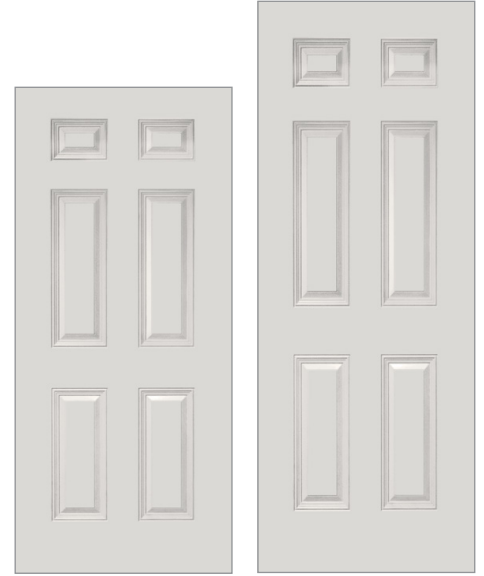

SMOOTH FIBERGLASS DOORS

Backed by years of door manufacturing expertise and craftsmanship, the **Woodgrain Fiberglass Door Collection** offers a variety of popular styles that are as beautiful as they are durable. Crafted with high-quality materials, Woodgrain fiberglass doors make a beautiful first impression that will stand the test of time. An exceptional value, you can rely upon the quality that Woodgrain doors are renowned for when selecting your perfect fiberglass door.

BrightView™

**FULL LITE LOW-E FIBERGLASS
SQUARE EDGE FLUSH GLAZED**

- | | |
|-----------------|--------------------|
| 2/6 x 6/8 | 2/6 x 8/0 |
| 20" x 64" glass | 20" x 80" glass |
| 3/0 x 6/8 | 3/0 x 8/0 x 1-3/4" |
| 26" x 64" glass | 26" x 80" glass |

FLUSH FIBERGLASS SQUARE EDGE

- | | |
|------------|-----------|
| 2/6 x 6/8 | 2/6 x 8/0 |
| 2/8 x 6/8 | 2/8 x 8/0 |
| 3/0 x 6/8* | 3/0 x 8/0 |

*20-Minute Fire Rated Option Available

2 PANEL
FIBERGLASS SQUARE EDGE
3/0 x 6/8 3/0 x 8/0