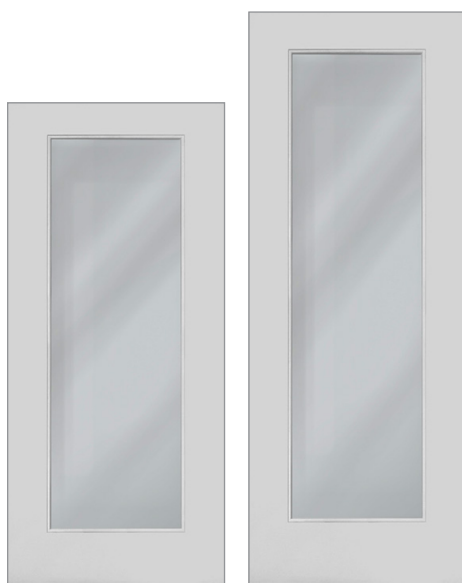

SMOOTH FIBERGLASS DOORS

Backed by years of door manufacturing expertise and craftsmanship, the **Woodgrain Fiberglass Door Collection** offers a variety of popular styles that are as beautiful as they are durable. Crafted with high-quality materials, Woodgrain fiberglass doors make a beautiful first impression that will stand the test of time. An exceptional value, you can rely upon the quality that Woodgrain doors are renowned for when selecting your perfect fiberglass door.

BrightView™

**FULL LITE LOW-E FIBERGLASS
SQUARE EDGE FLUSH GLAZED**

- | | |
|-----------------|--------------------|
| 2/6 x 6/8 | 2/6 x 8/0 |
| 20" x 64" glass | 20" x 80" glass |
| 3/0 x 6/8 | 3/0 x 8/0 x 1-3/4" |
| 26" x 64" glass | 26" x 80" glass |

FLUSH FIBERGLASS SQUARE EDGE

- | | |
|------------|-----------|
| 2/6 x 6/8 | 2/6 x 8/0 |
| 2/8 x 6/8 | 2/8 x 8/0 |
| 3/0 x 6/8* | 3/0 x 8/0 |

*20-Minute Fire Rated Option Available

2 PANEL
FIBERGLASS SQUARE EDGE
3/0 x 6/8 3/0 x 8/0